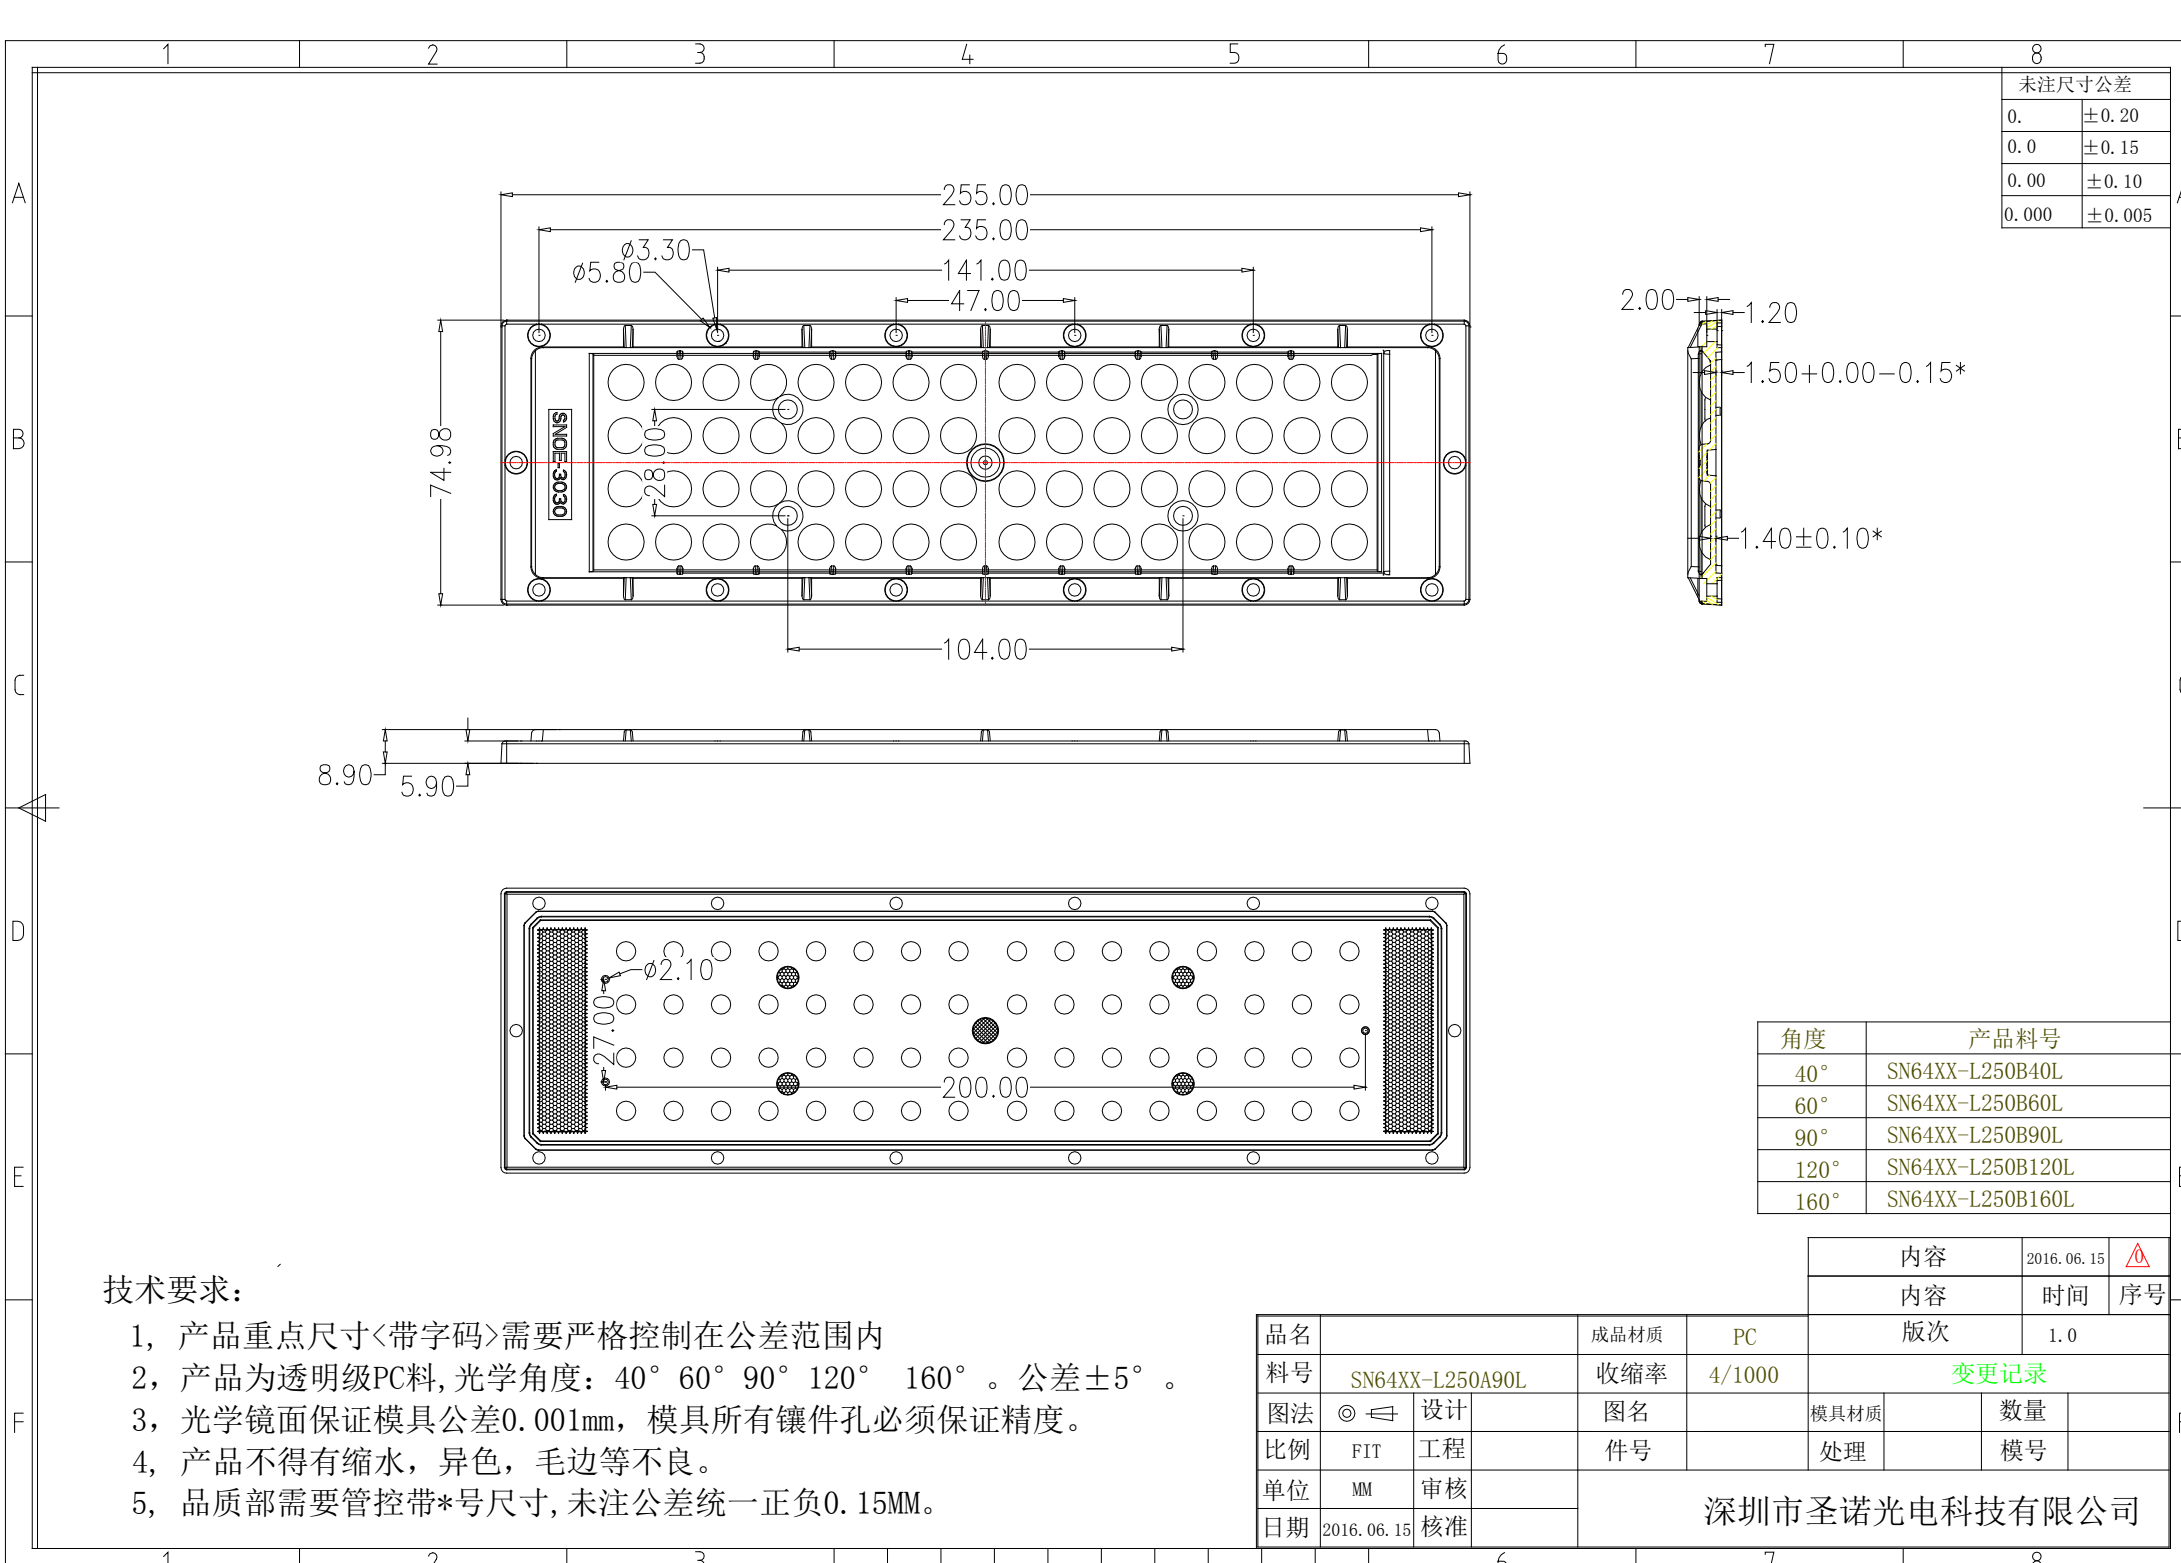

STREET
LIGHT
LENS

64颗粒
路灯透镜模组

产品信息 | Product information

品牌|Brand:SNOE

产品灯珠颗粒|Led number:64

产品编号|Production number: SN64XX-L250BXXL

产品匹配LED|Matching LED:3030 LED

产品光束角度|Angle:40°/60°/90°/120°/160°

产品材质|Material:PC

产品尺寸|Dimension:255.0*75.0MM

产品透光率|Transmittance:92%

Product number	Unit lens number	Product dimension	LED number	Optical angle
SN64XX-L250B40L	64 lens	255.0*75.0 MM	64	40°
SN64XX-L250B60L	64 lens	255.0*75.0 MM	64	60°
SN64XX-L250B90L	64 lens	255.0*75.0 MM	64	90°
SN64XX-L250B120L	64 lens	255.0*75.0 MM	64	120°
SN64XX-L250B160L	64 lens	255.0*75.0 MM	64	160°

产品尺寸 | Dimension

配光曲线图 | Optical type

产品图 | Product picture