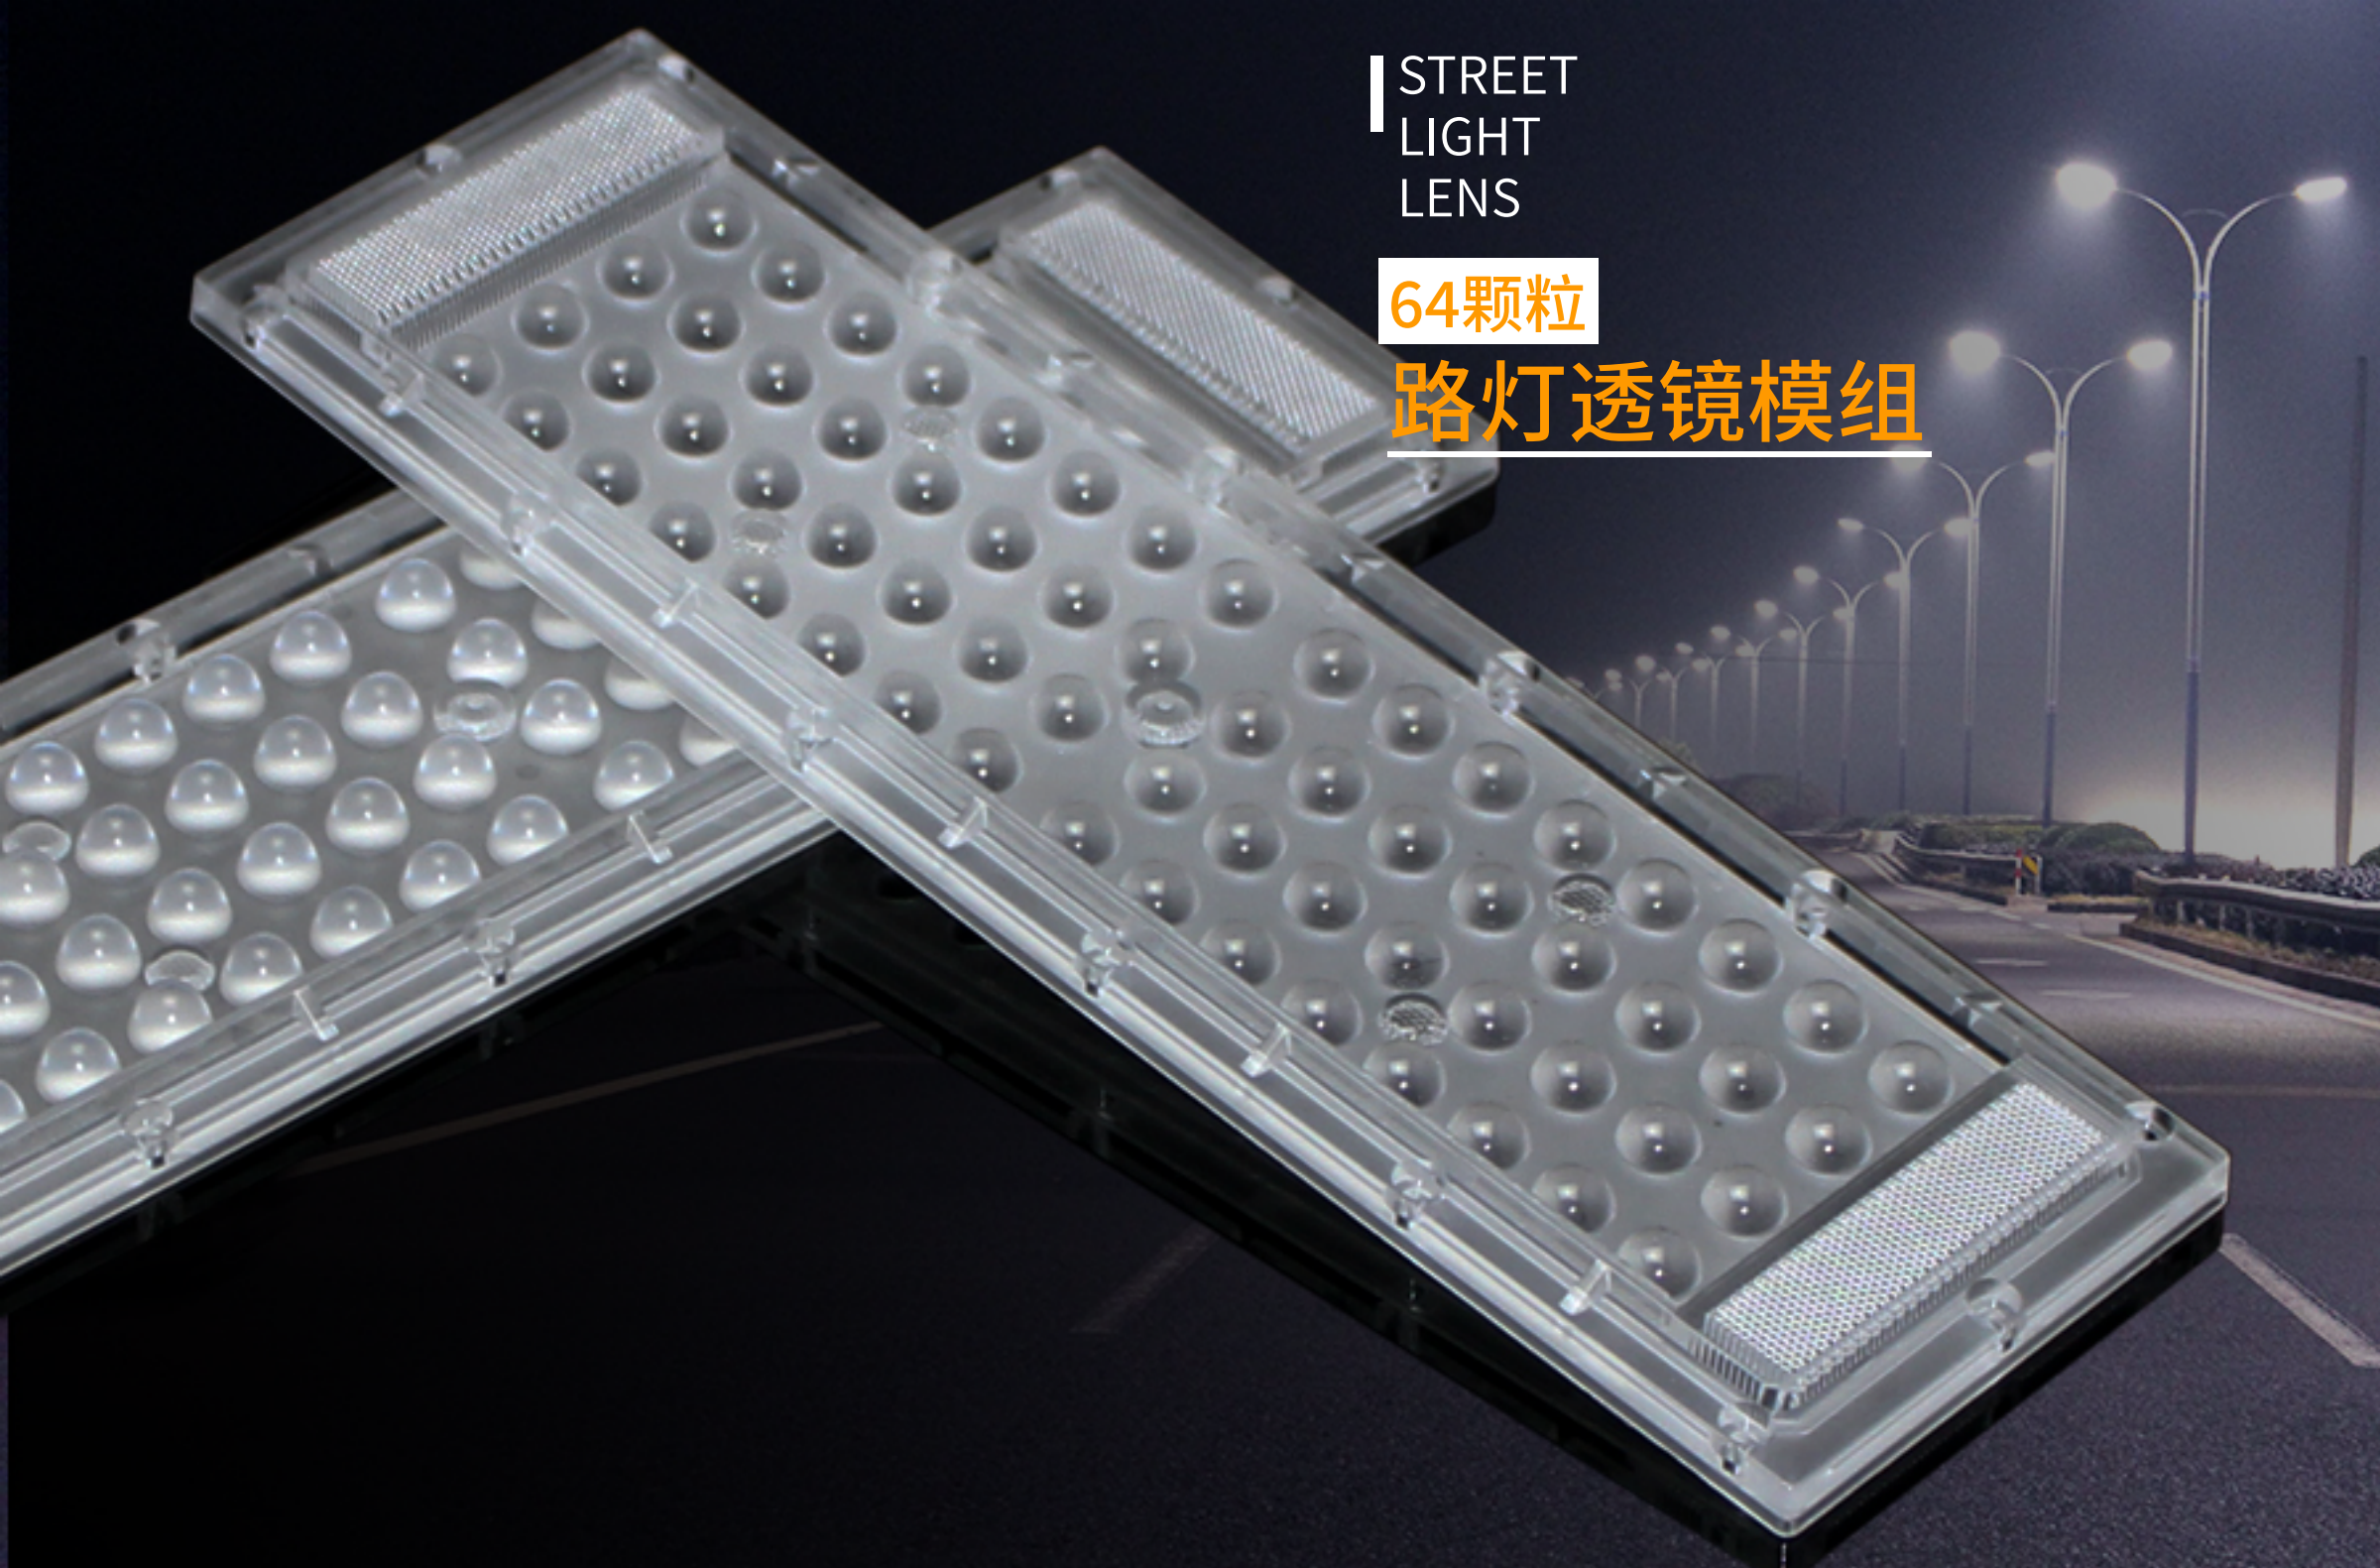

STREET
LIGHT
LENS

64颗粒
路灯透镜模组

产品信息 | Product information

品牌|Brand:SNOE

产品灯珠颗粒|Led number:64

产品编号|Production number: SN64XX-L250BXXL

产品匹配LED|Matching LED:3030 LED

产品光束角度|Angle:40°/60°/90°/120°/160°

产品材质|Material:PC

产品尺寸|Dimension:255.0*75.0MM

产品透光率|Transmittance:92%

Product number	Unit lens number	Product dimension	LED number	Optical angle
SN64XX-L250B40L	64 lens	255.0*75.0 MM	64	40°
SN64XX-L250B60L	64 lens	255.0*75.0 MM	64	60°
SN64XX-L250B90L	64 lens	255.0*75.0 MM	64	90°
SN64XX-L250B120L	64 lens	255.0*75.0 MM	64	120°
SN64XX-L250B160L	64 lens	255.0*75.0 MM	64	160°