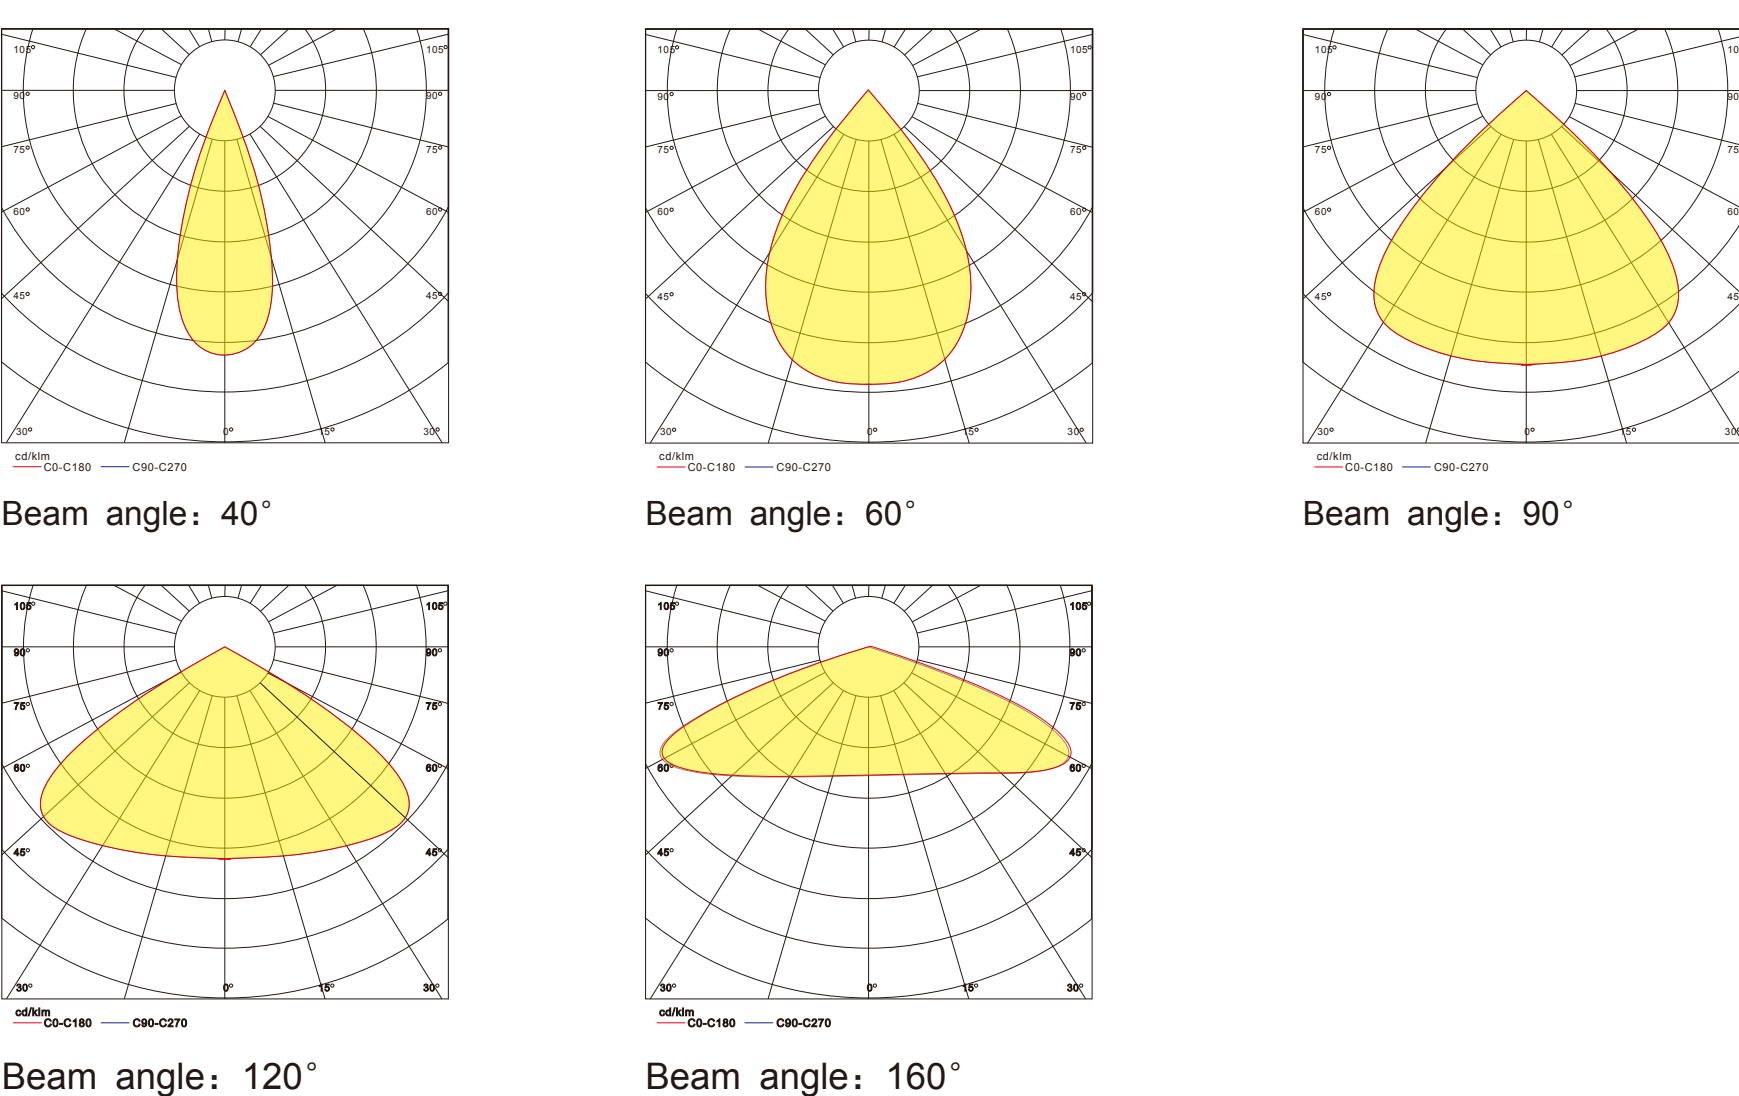

STREET
LIGHT
LENS

64颗粒
路灯透镜模组

产品信息 | Product information

品牌|Brand:SNOE

产品灯珠颗粒|Led number:64

产品编号|Production number: SN64XX-L250BXXL

产品匹配LED|Matching LED:3030 LED

产品光束角度|Angle:40°/60°/90°/120°/160°

产品材质|Material:PC

产品尺寸|Dimension:255.0*75.0MM

产品透光率|Transmittance:92%

Product number	Unit lens number	Product dimension	LED number	Optical angle
SN64XX-L250B40L	64 lens	255.0*75.0 MM	64	40°
SN64XX-L250B60L	64 lens	255.0*75.0 MM	64	60°
SN64XX-L250B90L	64 lens	255.0*75.0 MM	64	90°
SN64XX-L250B120L	64 lens	255.0*75.0 MM	64	120°
SN64XX-L250B160L	64 lens	255.0*75.0 MM	64	160°

产品尺寸 | Dimension

配光曲线图 | Optical type

产品图 | Product picture